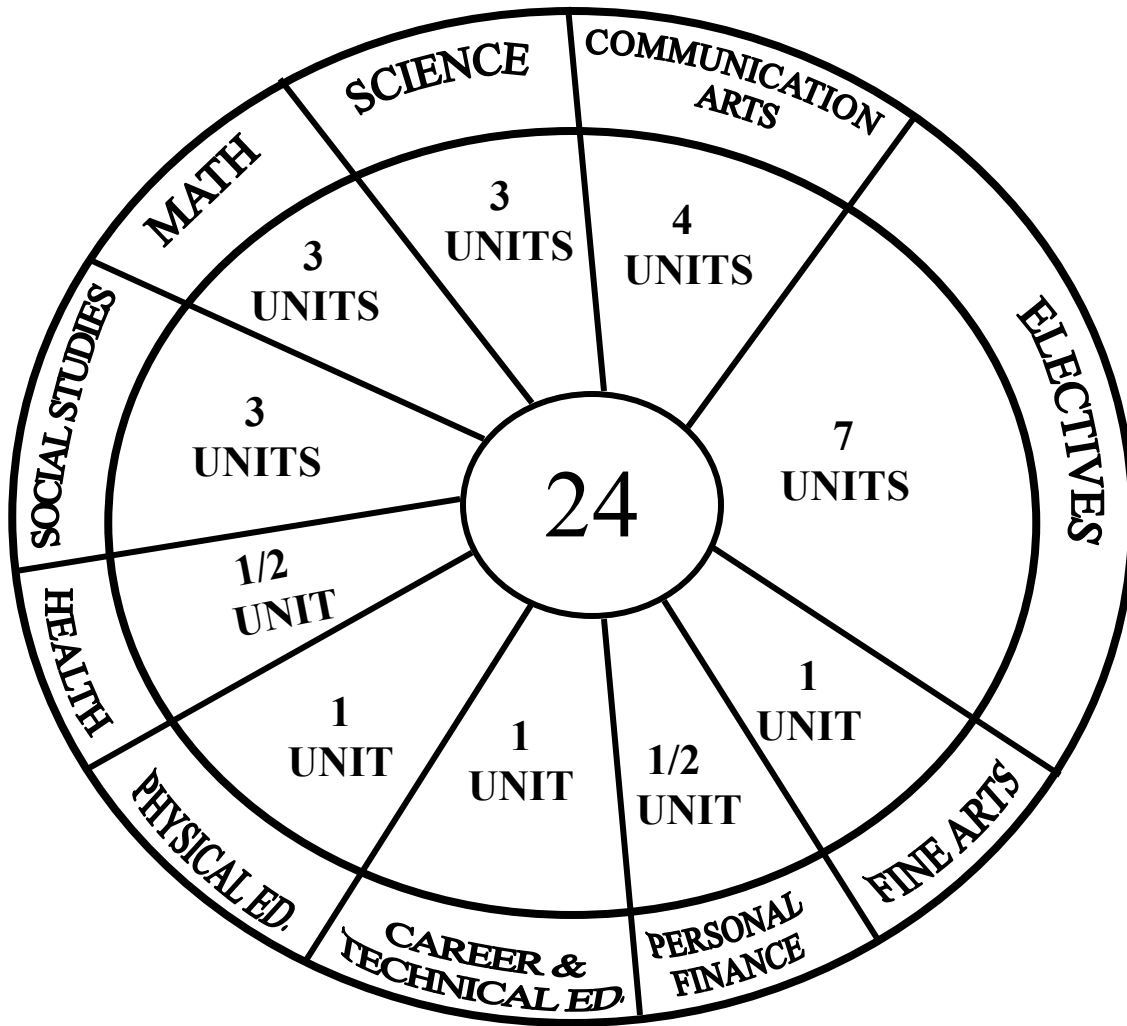

PARKWAY GRADUATION REQUIREMENTS

One unit taken in any of the following areas will satisfy the Career and Technical Education requirement:

1. Business Education
2. Cooperative Vocational Education
3. Family & Consumer Sciences
4. Technology Education
5. Yearbook and Newspaper
6. Photo Journalism

One unit taken in any of the following areas will satisfy the Fine Art requirement:

1. Art
2. Music
3. Drama

The above requirements represent the minimum credits necessary for graduation. Entrance requirements for some universities/colleges may differ. The entrance requirements for the University of Missouri (see page 8, freshman admission requirements) demonstrate one example of course requirements that graduates from South High School should consider.