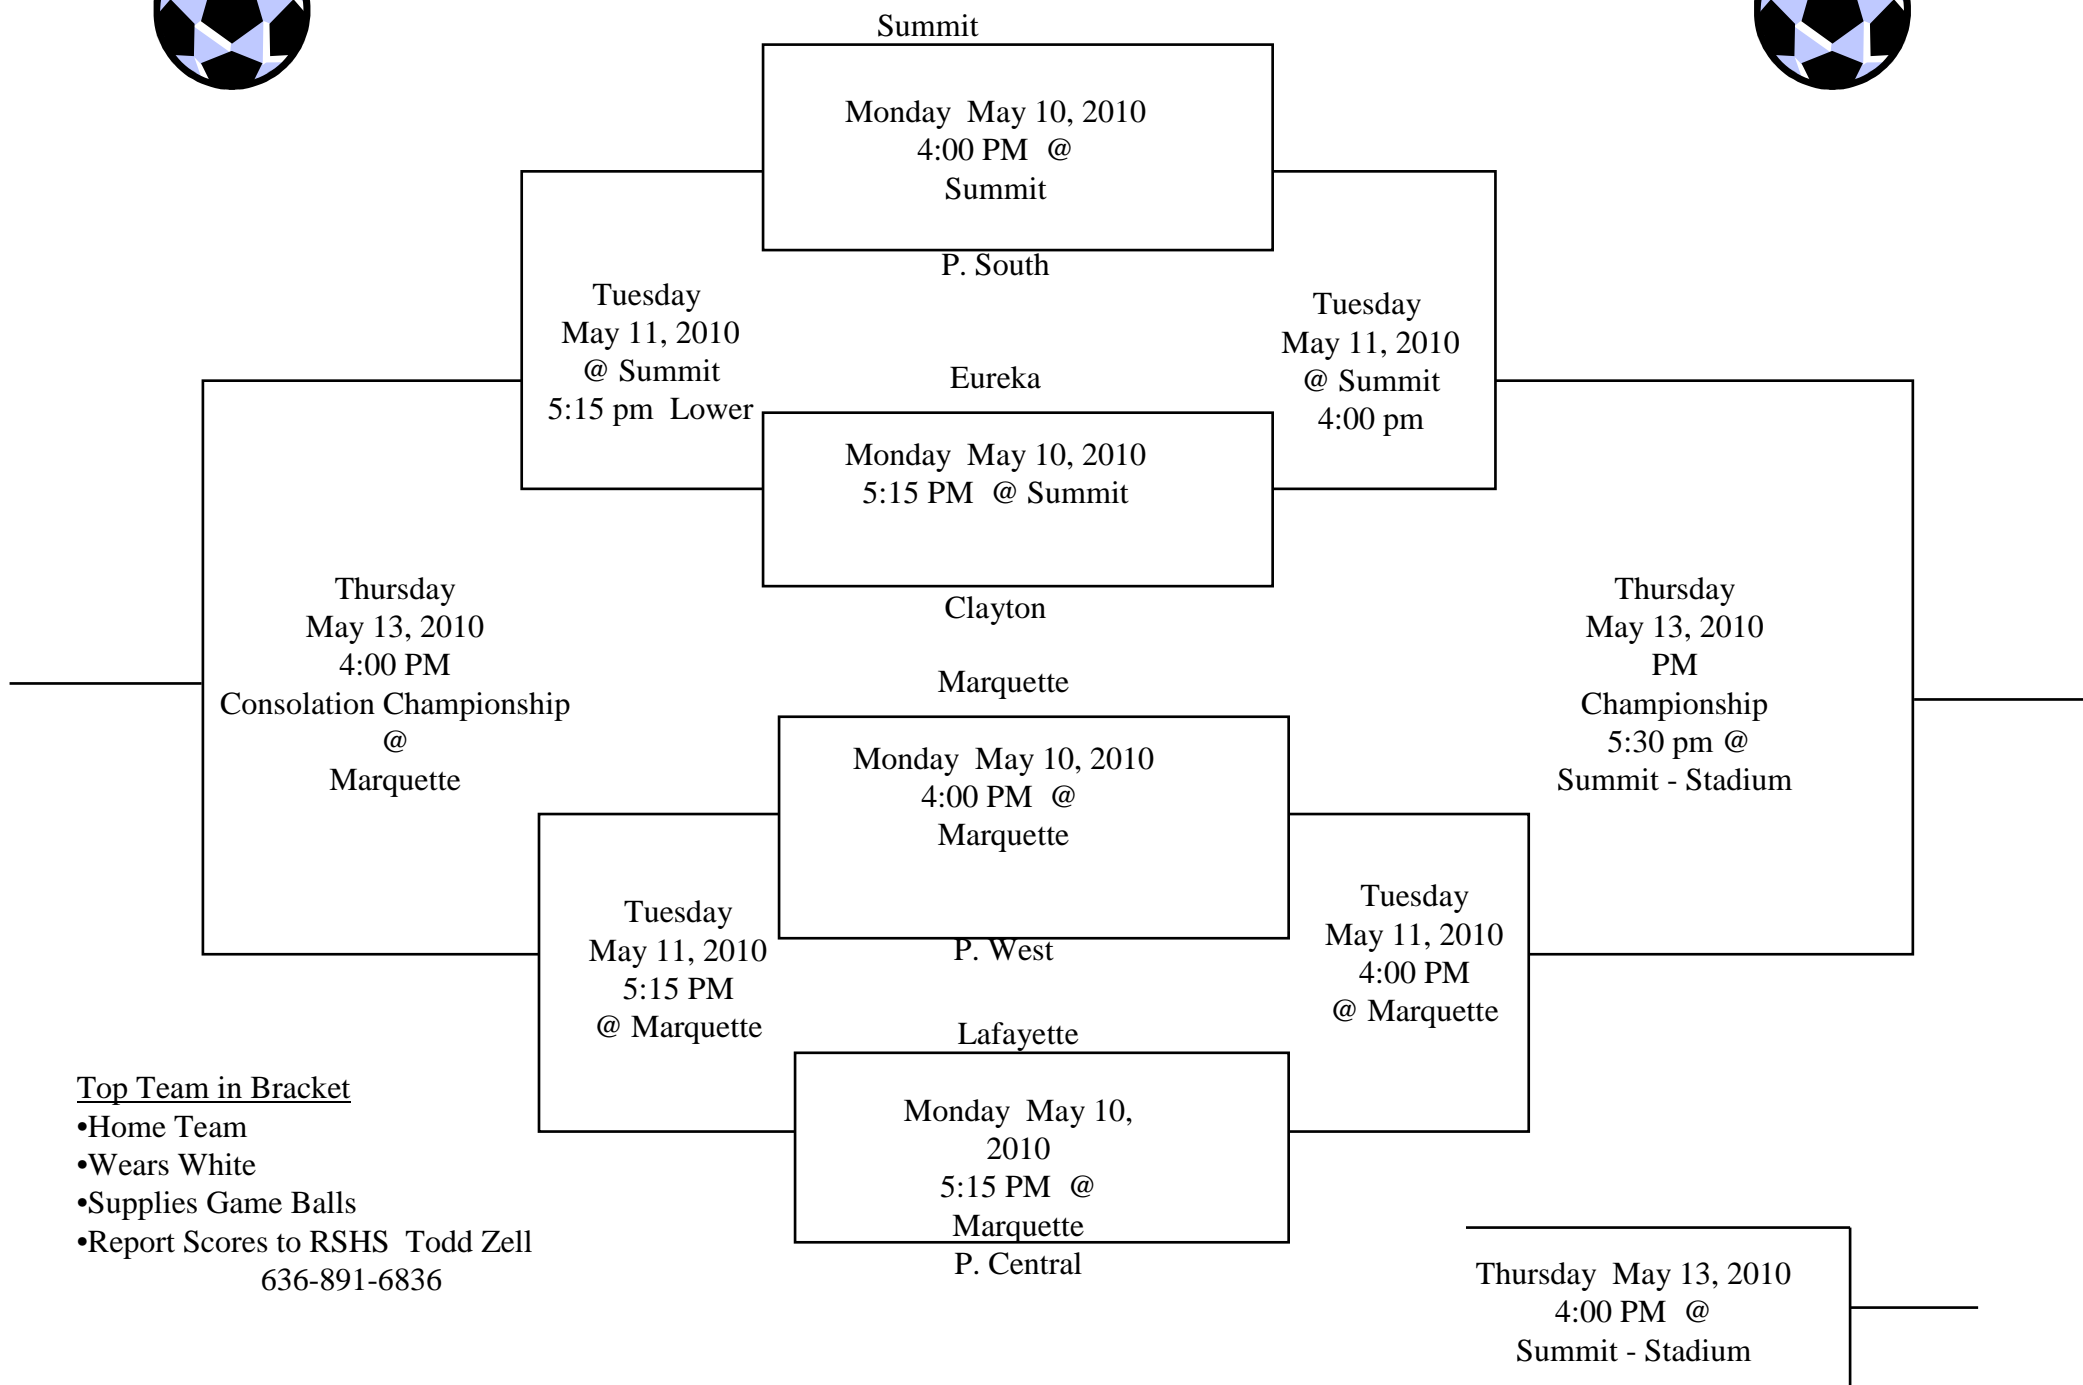

Summit/Marquette Freshman Girl's Soccer Tournament 2010

Top Team in Bracket

- Home Team
- Wears White
- Supplies Game Balls
- Report Scores to RSHS Todd Zell
636-891-6836